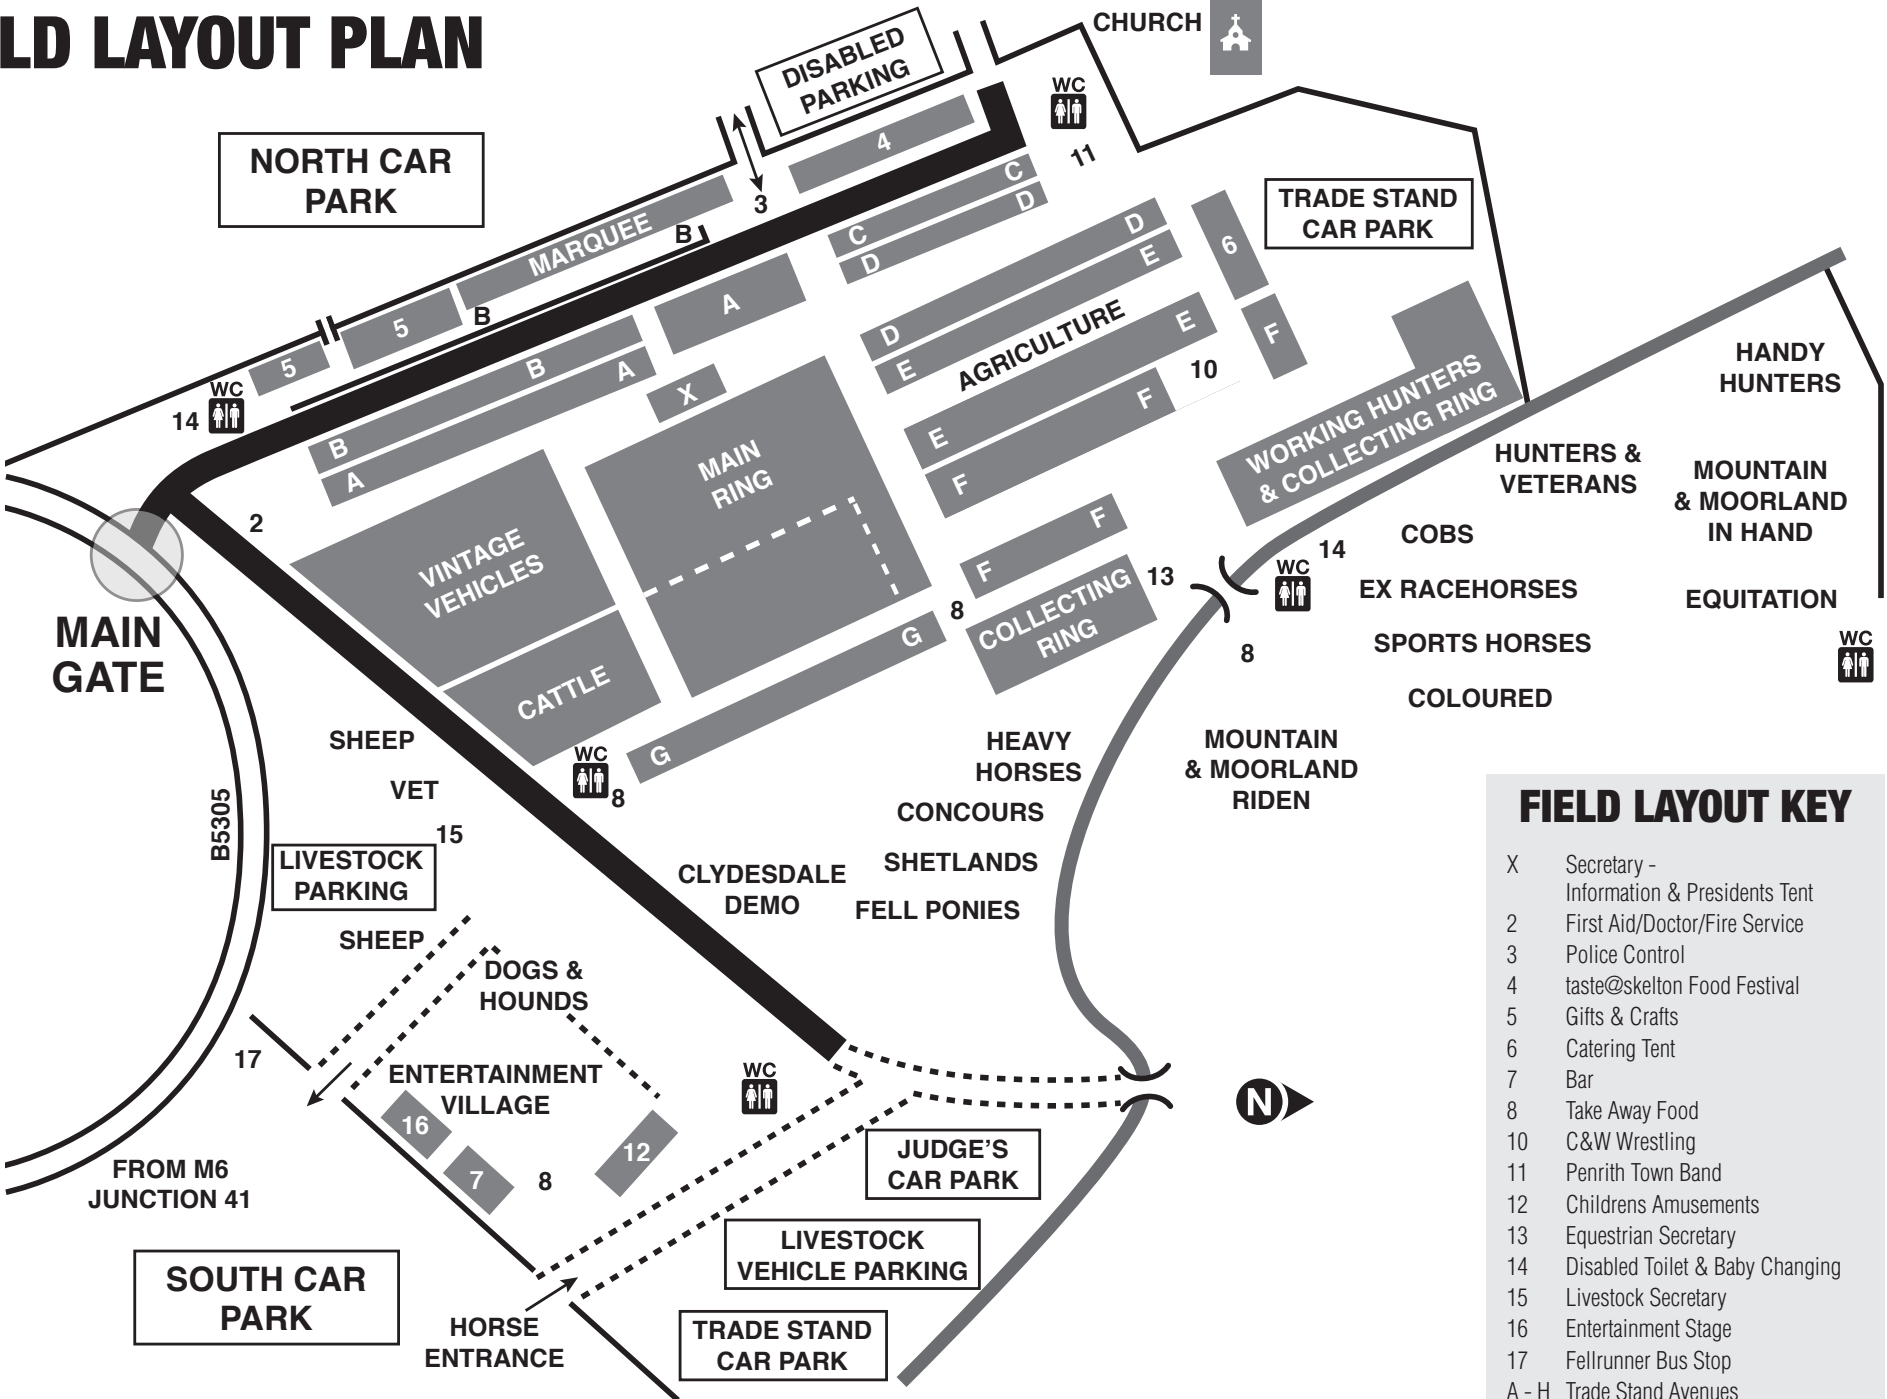

SKELTON SHOW 2023

FIELD LAYOUT PLAN

FIELD LAYOUT KEY

X	Secretary - Information & Presidents Tent
2	First Aid/Doctor/Fire Service
3	Police Control
4	taste@skelton Food Festival
5	Gifts & Crafts
6	Catering Tent
7	Bar
8	Take Away Food
10	C&W Wrestling
11	Penrith Town Band
12	Childrens Amusements
13	Equestrian Secretary
14	Disabled Toilet & Baby Changing
15	Livestock Secretary
16	Entertainment Stage
17	Fellrunner Bus Stop
A - H	Trade Stand Avenues
	Hardcore Access Road