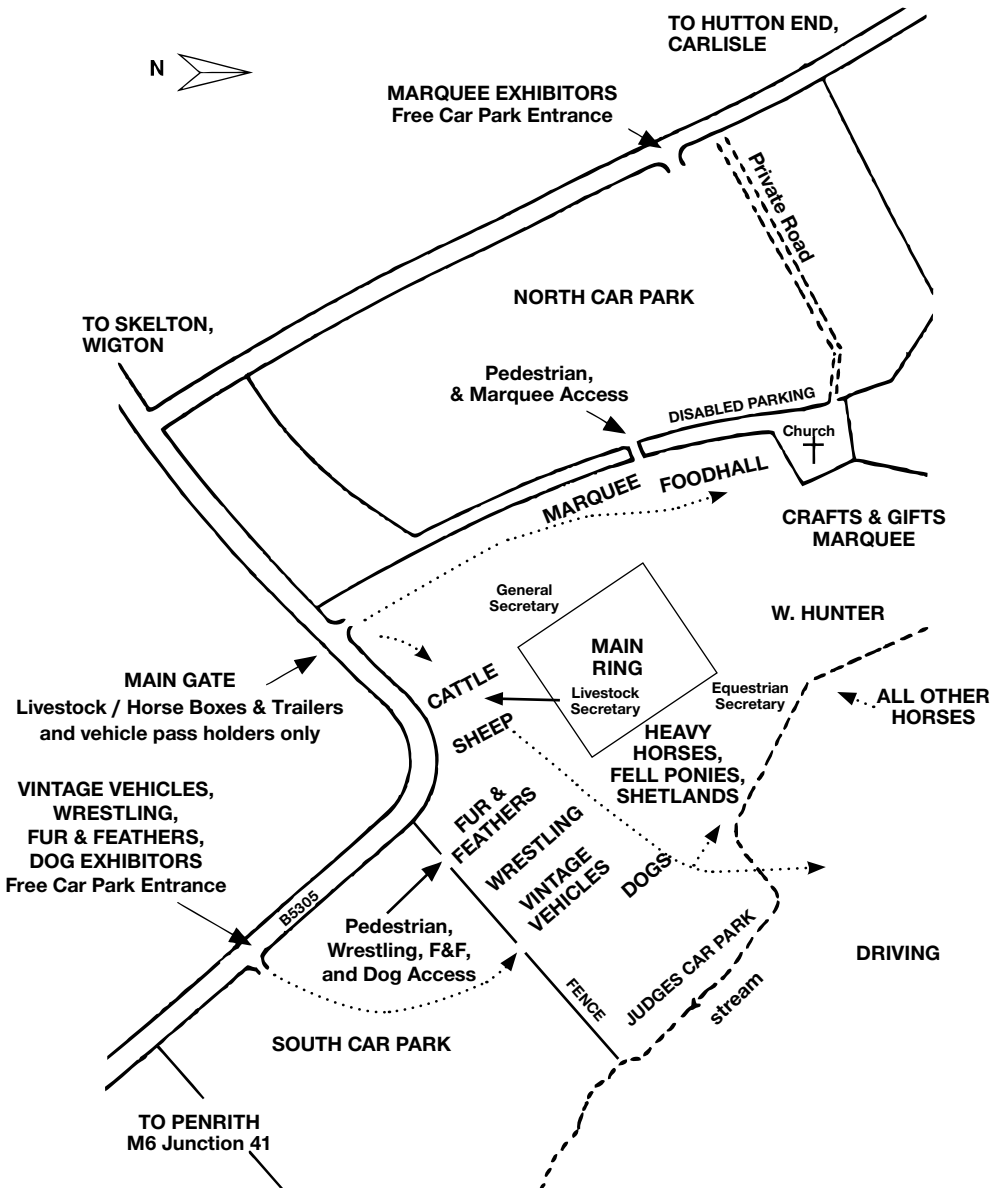

EXHIBITORS - To assist traffic flow PLEASE NOTE & USE YOUR CORRECT ENTRANCE

Only Livestock/horse wagons and trailers and vehicle passholders will be allowed in the Main gate

All other vehicles, must use North or South Car Park and Pedestrian entrances

Show Field at HUTTON-IN-THE-FOREST PARK near SKELTON on
Penrith-Wigton Road (B5305) M6 Motorway exit No. 41, Postcode CA11 9TH