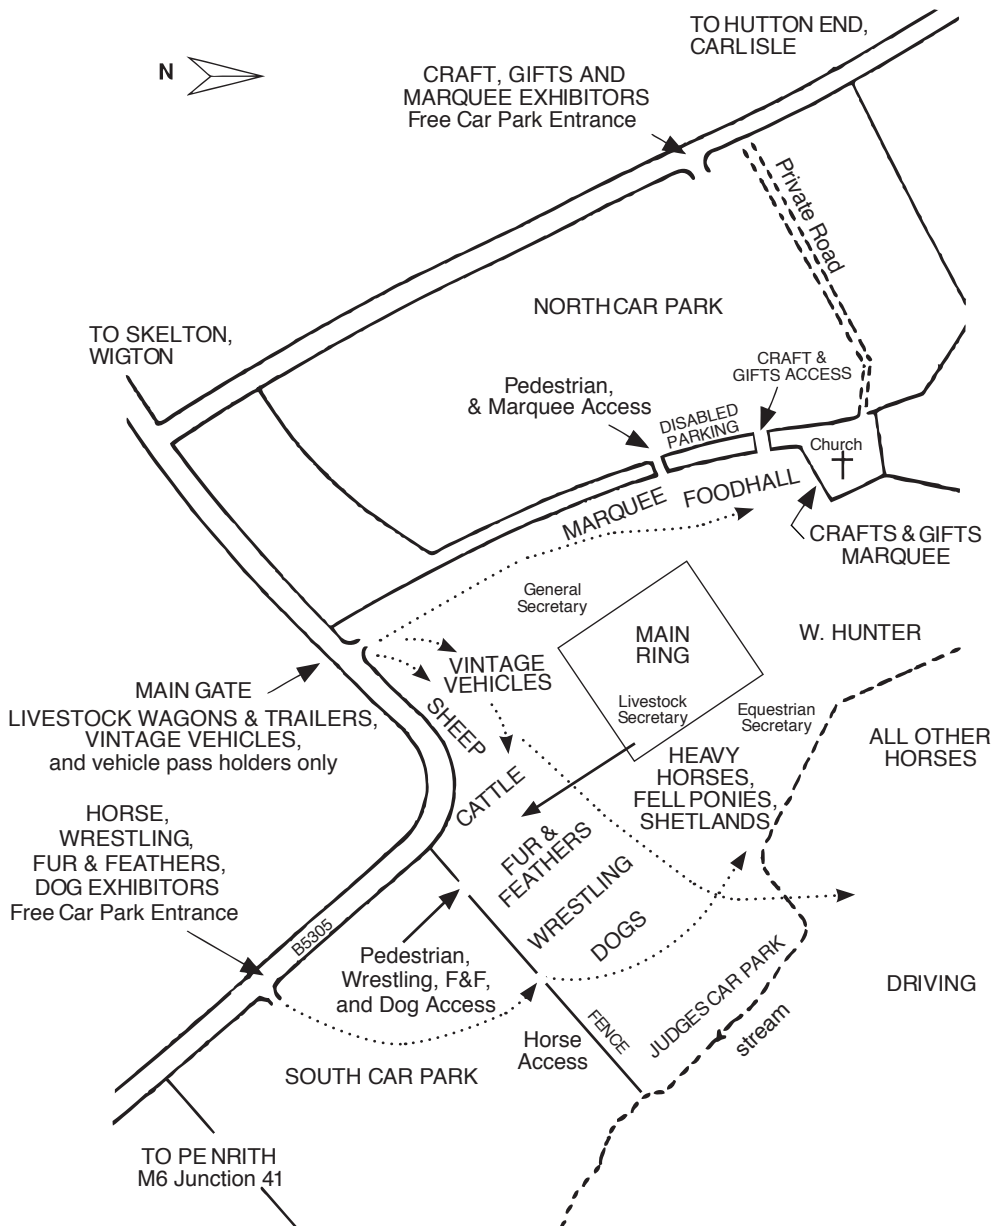

EXHIBITORS - To assist traffic flow PLEASE NOTE & USE YOUR CORRECT ENTRANCE

Only Livestock wagons and trailers, vintage vehicles and vehicle passholders will be allowed in the Main gate

All other vehicles, must use North or South Car Park and Pedestrian entrances

Show Field at HUTTON-IN-THE-FOREST PARK near SKELTON on Penrith-Wigton Road (B5305) M6 Motorway exit no. 41, Postcode CA11 9TH