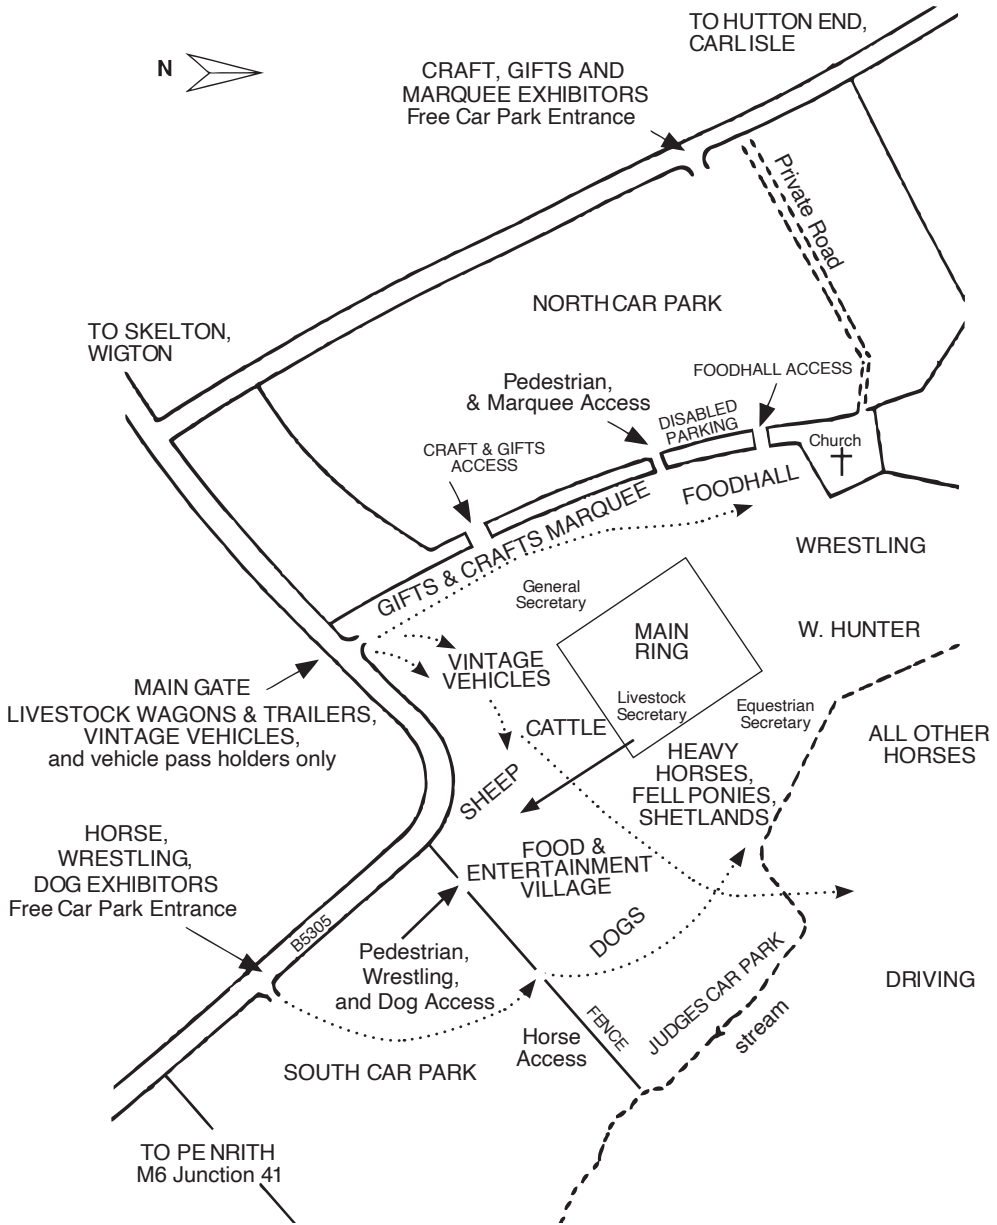

EXHIBITORS - To assist traffic flow PLEASE NOTE & USE YOUR CORRECT ENTRANCE

Only Livestock wagons and trailers, vintage vehicles and vehicle passholders will be allowed in the Main gate
 All other vehicles, must use North or South Car Park and Pedestrian entrances

Show Field at HUTTON-IN-THE-FOREST PARK near SKELTON on Penrith-Wigton Road (B5305) M6 Motorway exit no. 41, Postcode CA11 9TH